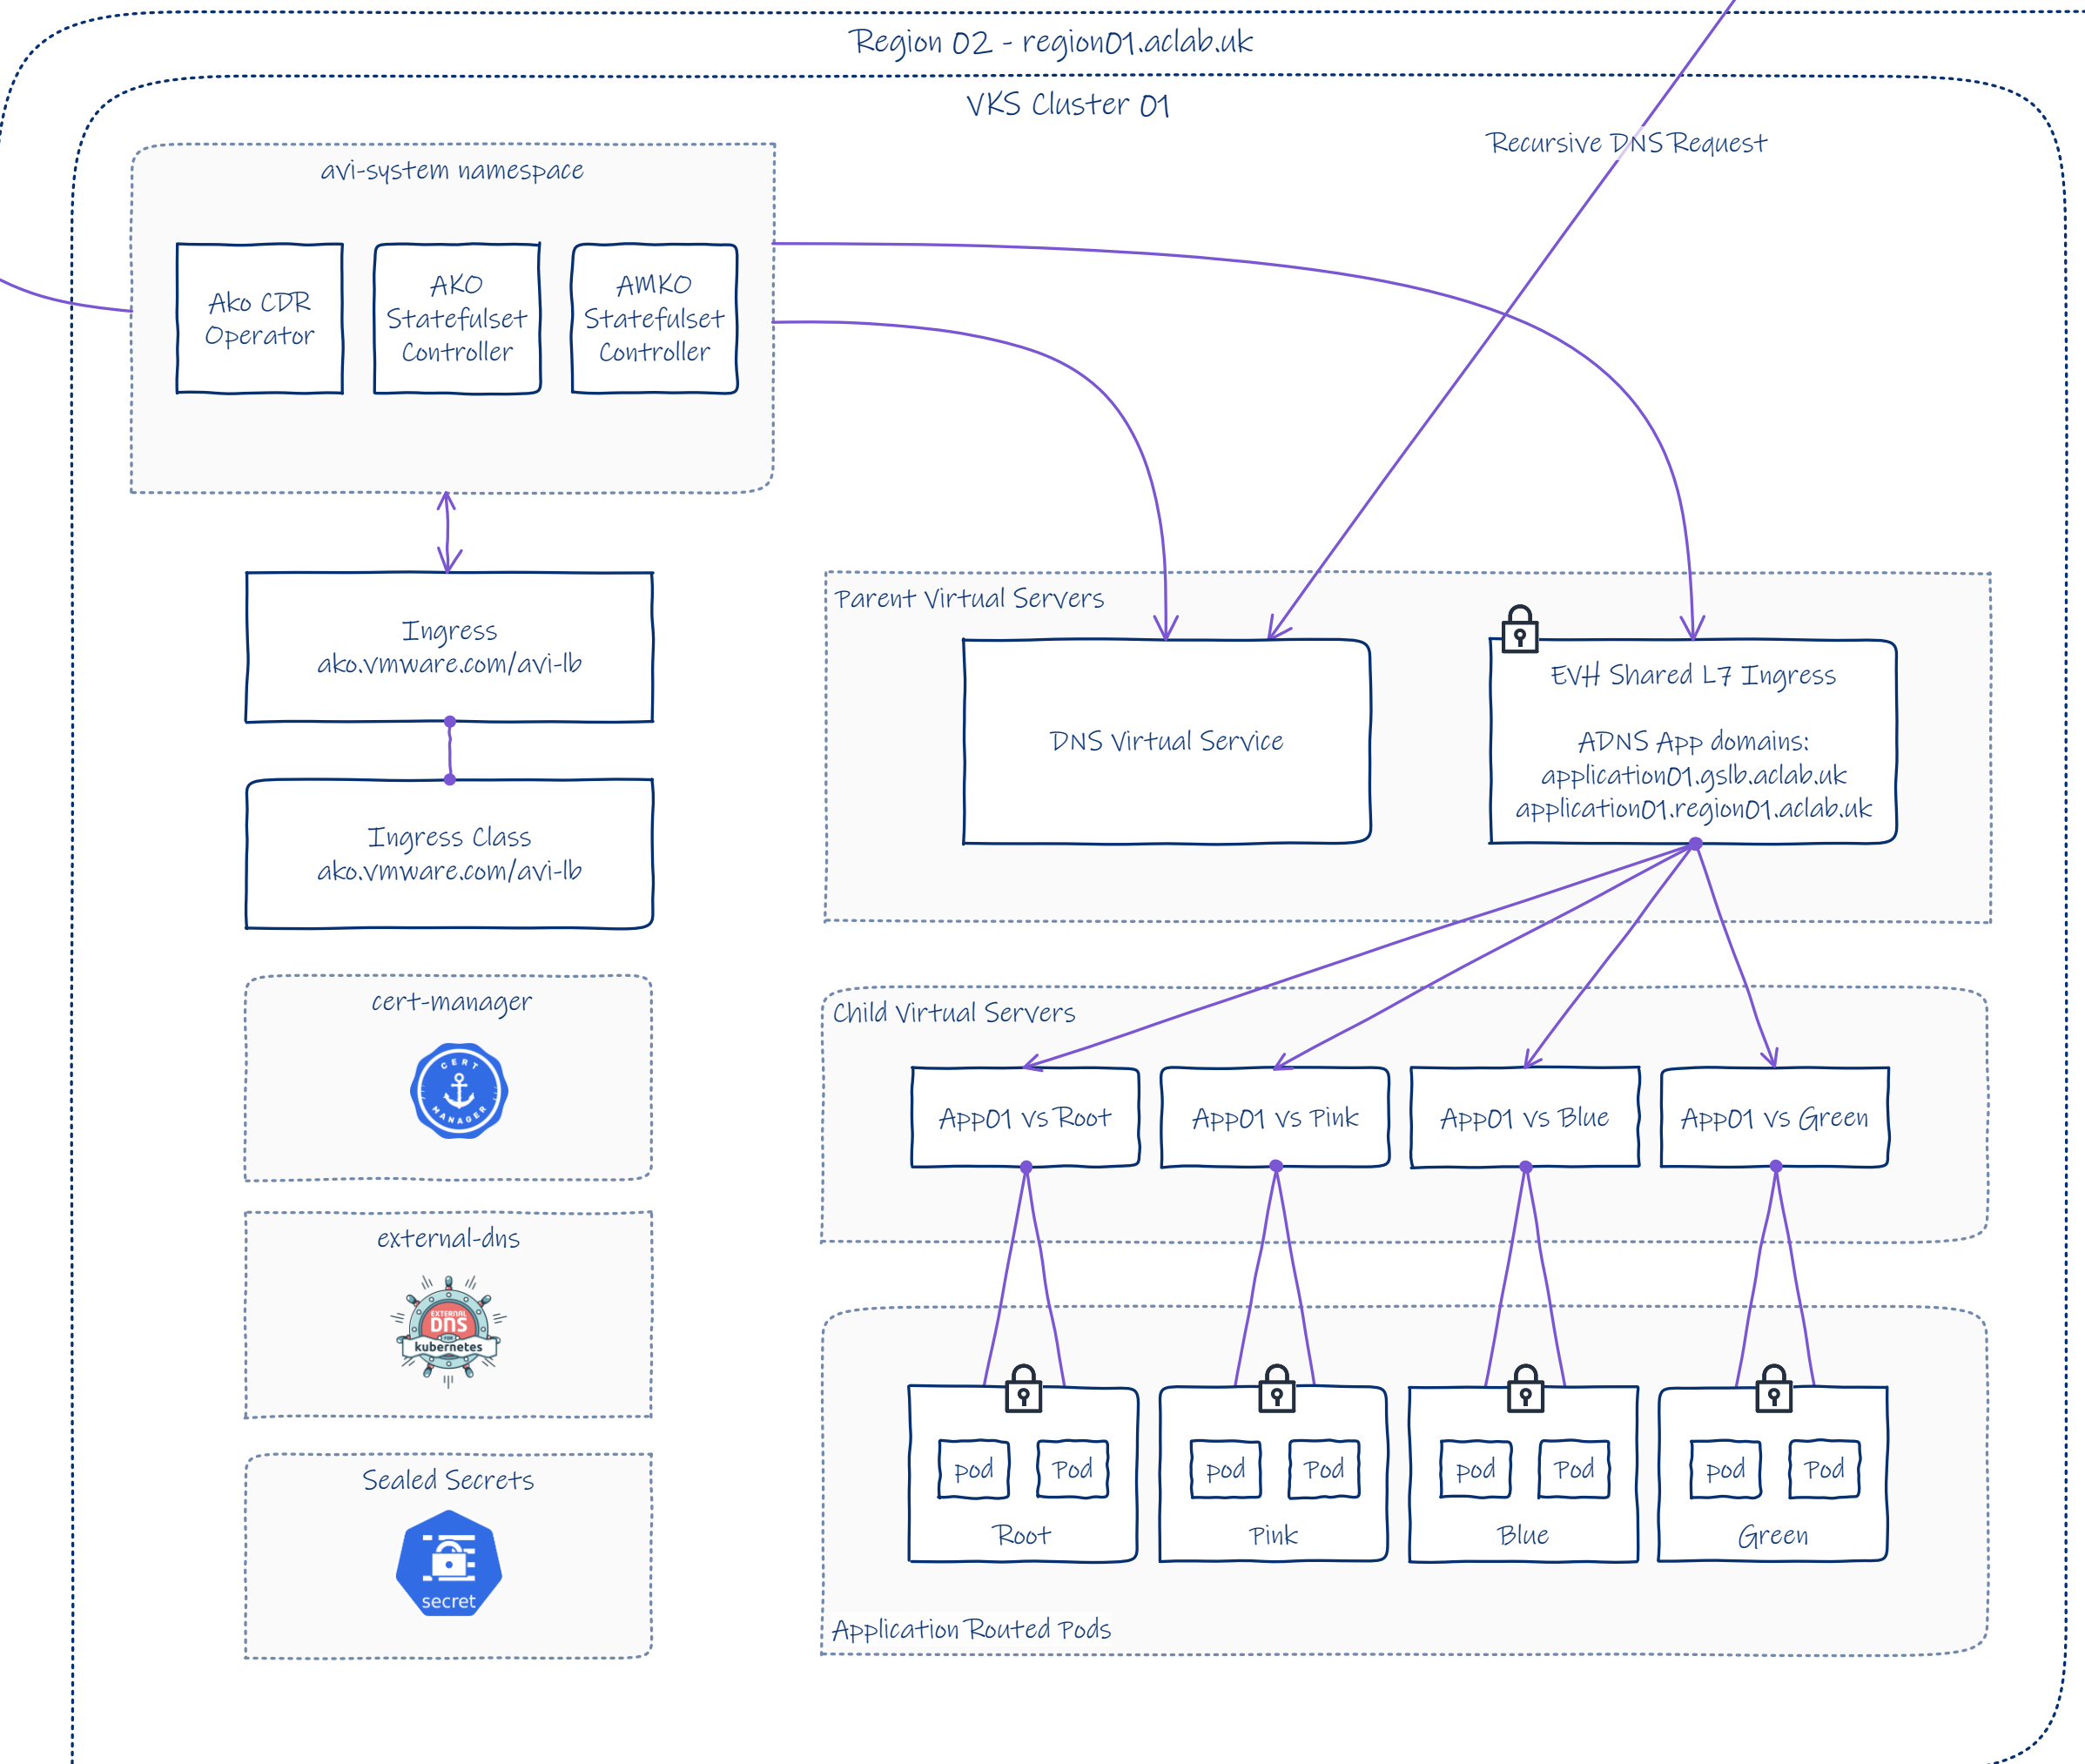

```

DNS Delegations

gslb.aclab.uk > AVI DNS Service

A = avi-ns-01.aclab.uk > 10.166.111.1
A = avi-ns-02.aclab.uk > 10.166.111.101
NS = avi-ns-01.aclab.uk > region01.aclab.uk
NS = avi-ns-02.aclab.uk > region02.aclab.uk

CNAME = application01.aclab.uk
> application01.gslb.aclab.uk
  
```

Global DNS Namespace
gslb.aclab.uk

Continuous Deployment