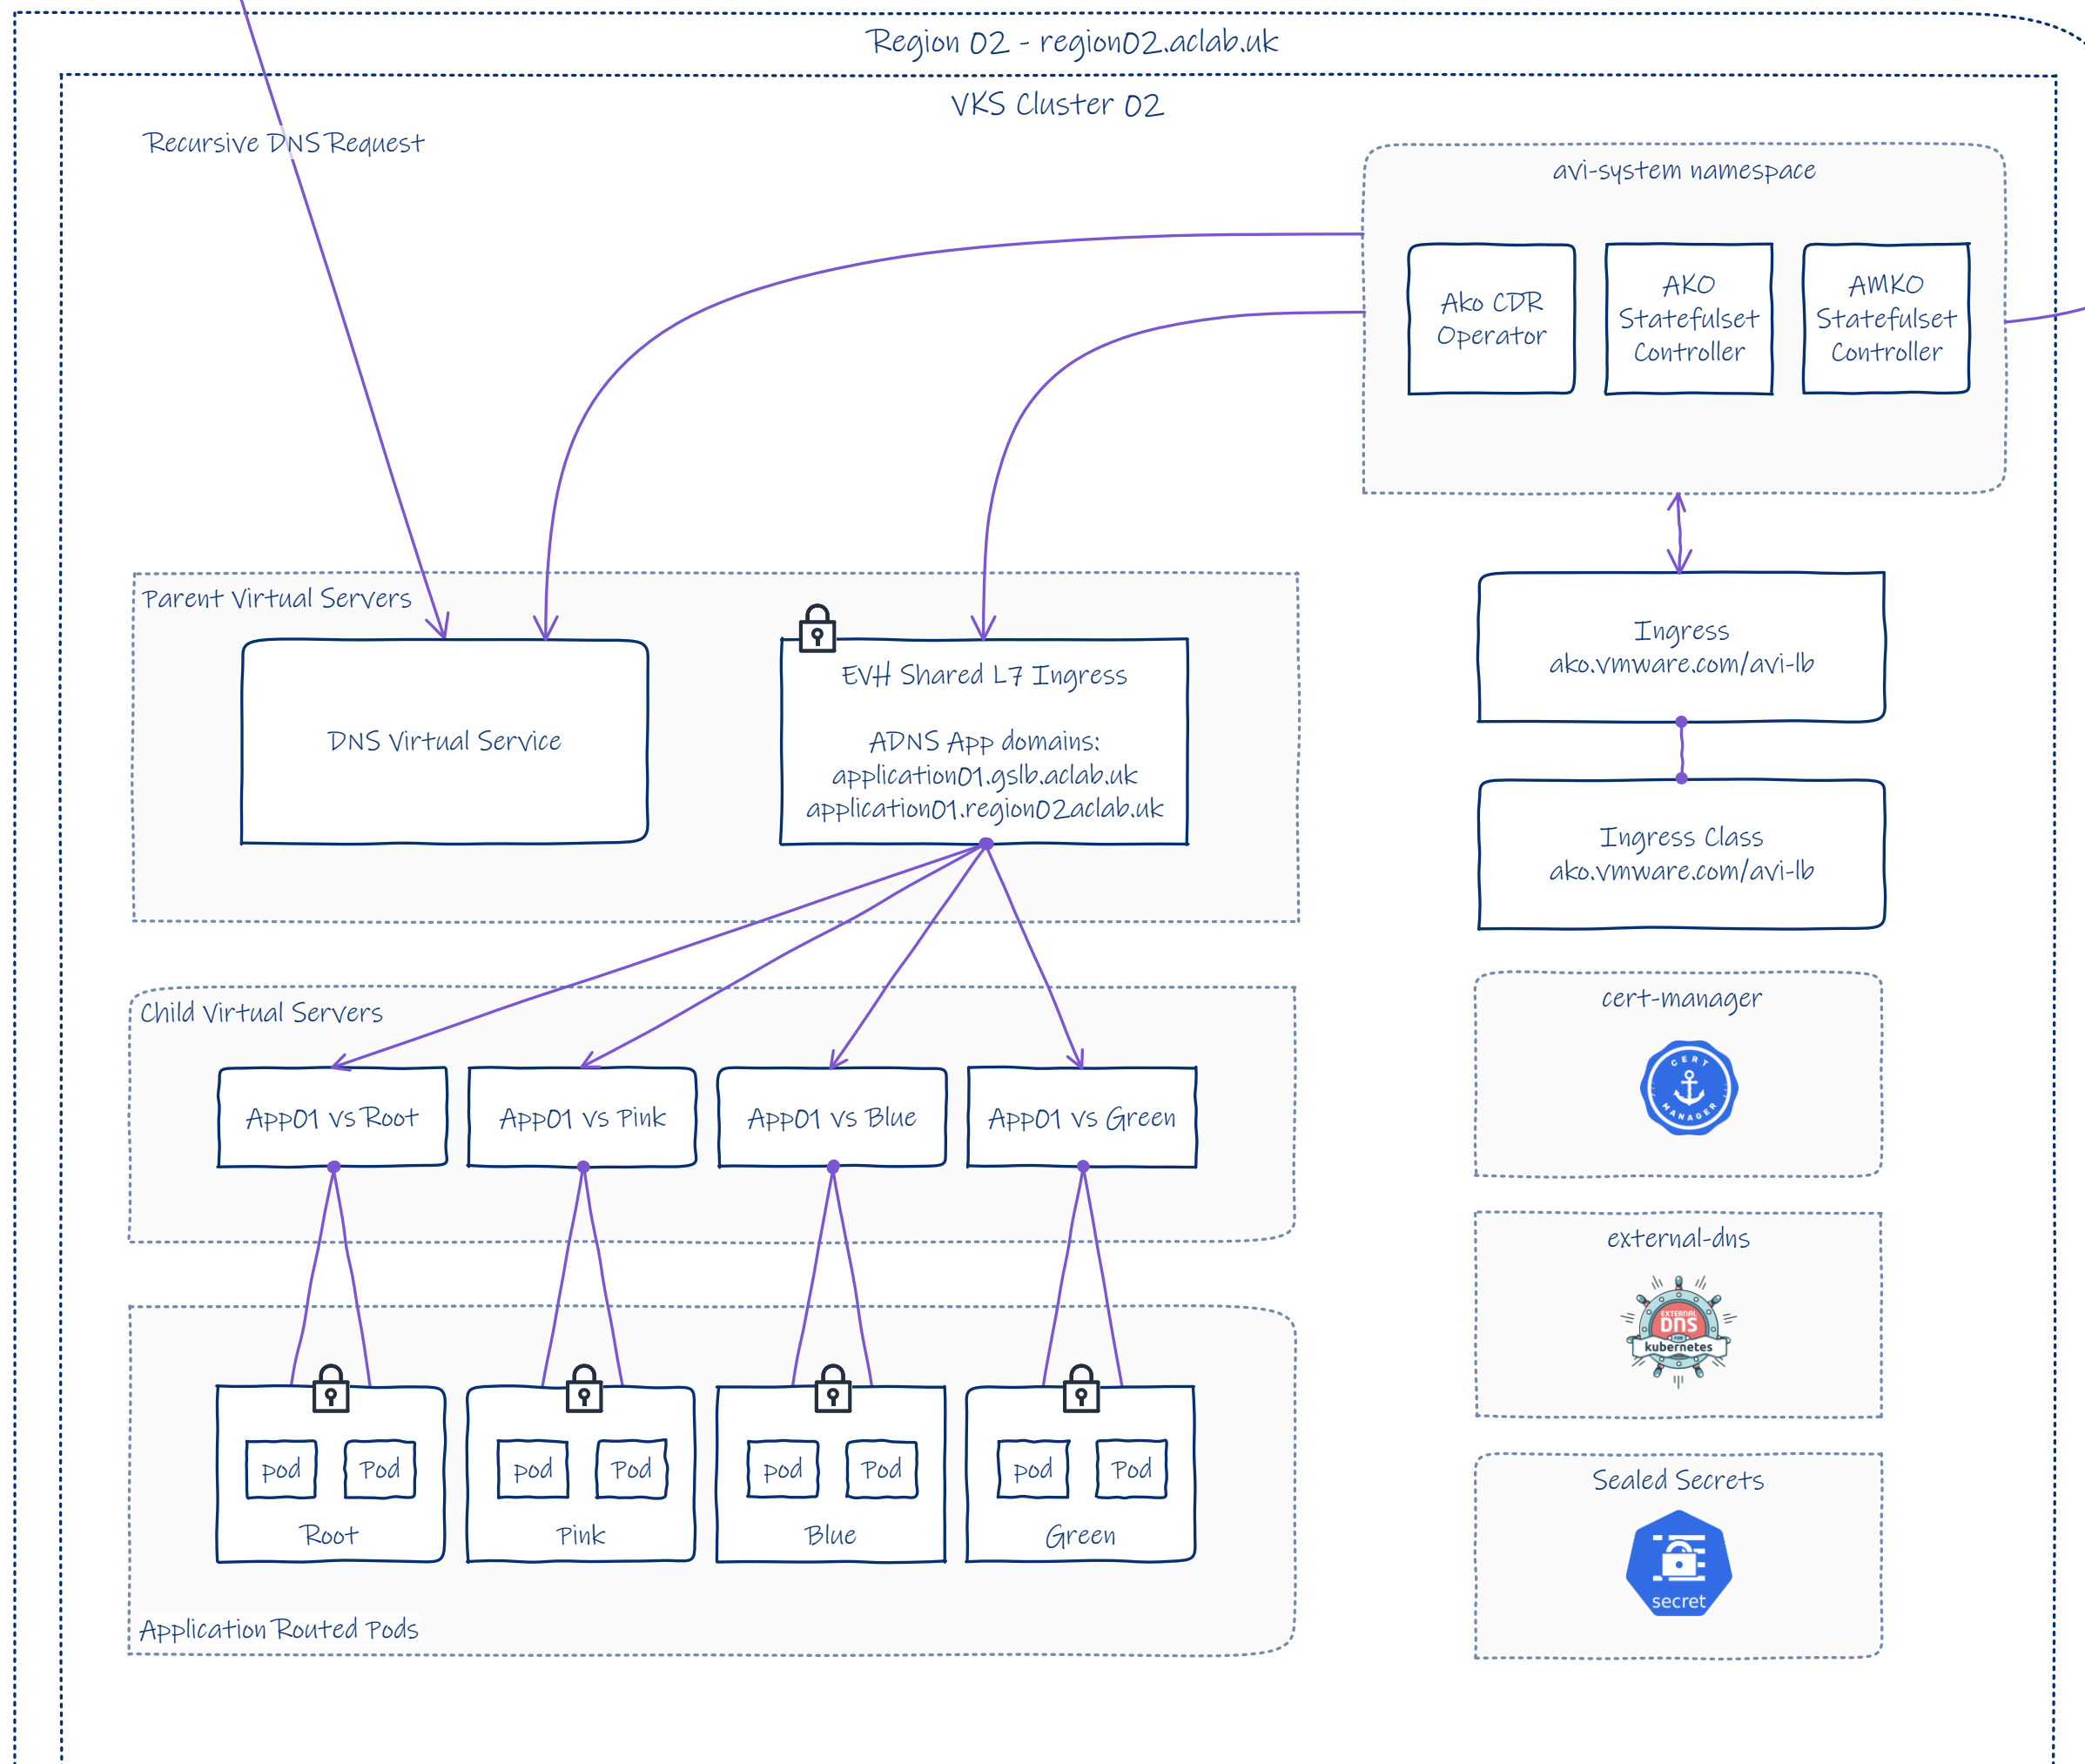

```

DNS Delegations

gslb.aclab.uk > AVI DNS Service

A = avi-ns-01.aclab.uk > 10.166.111.1
A = avi-ns-02.aclab.uk > 10.166.111.101
NS = avi-ns-01.aclab.uk > region01.aclab.uk
NS = avi-ns-02.aclab.uk > region02.aclab.uk

CNAME = application01.aclab.uk
> application01.gslb.aclab.uk
  
```

Global DNS Namespace
gslb.aclab.uk

Continuous Deployment