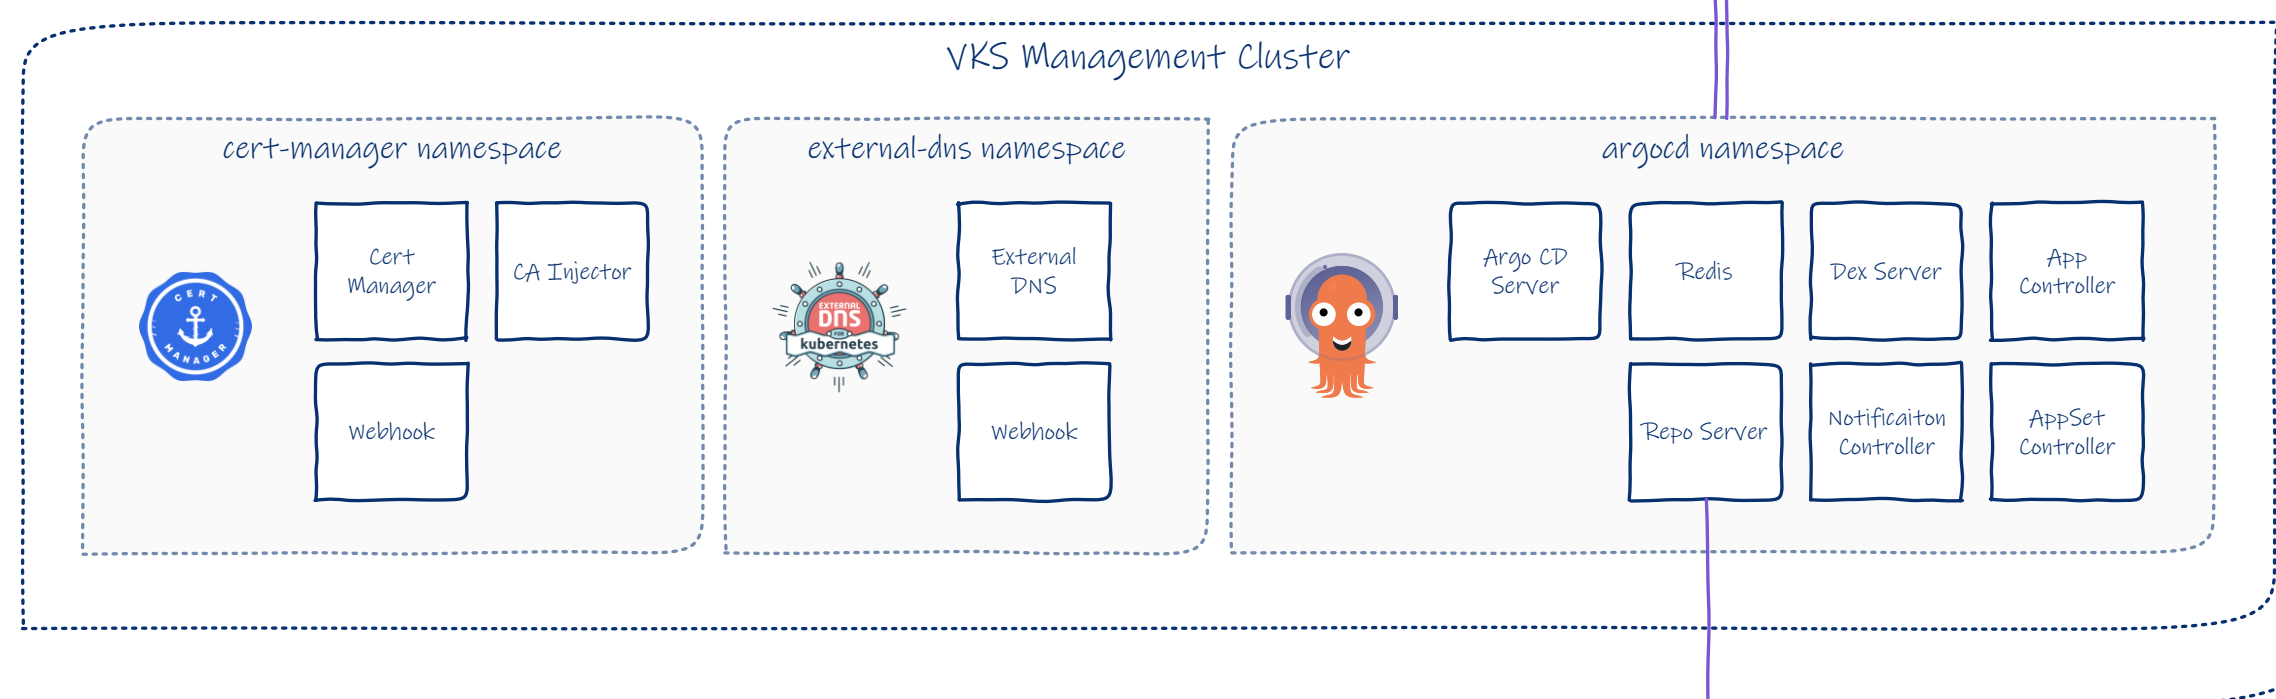

```

DNS Delegations

gslb.aclab.uk > AVI DNS Service

A = avi-ns-01.aclab.uk > 10.166.111.1
A = avi-ns-02.aclab.uk > 10.166.111.101
NS = avi-ns-01.aclab.uk > region01.aclab.uk
NS = avi-ns-02.aclab.uk > region02.aclab.uk

CNAME = application01.aclab.uk
> application01.gslb.aclab.uk
  
```

Global DNS Namespace
gslb.aclab.uk

Continuous Deployment